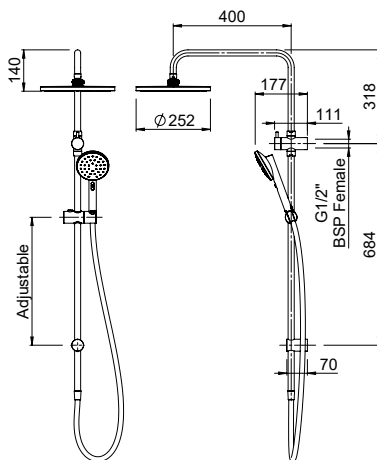

METHVEN

MINIMALIST MK2

MINIMALIST MK2 SHOWER SYSTEM

VJet® puts the shower experience in your control. Two waterways converge in a chamber behind each nozzle to create a spinning vortex that seamlessly changes speed as you adjust the slider. Resulting in a smooth transition from a firm invigorating spray, to a gentle spray, and everything in between - uniquely tailored by you.

CONSTRUCTION: Chrome-plated rail

CLASSIFICATION: Suitable for mains/high pressure only

INLET CONNECTIONS: 1/2" BSP female

OUTLET CONNECTION: N/A

WORKING PRESSURES: 150 - 500kPa

DIMENSIONS FOR FITTING: 684 - 800mm (Adjustable bottom pillar)

OPERATING TEMPERATURE: 5°C - 65°C

WATER FLOW RATE: approx 9.0 L/min

- VJet® technology within the handset delivers variable spray at your control, from a firm invigorating spray to relaxing and everything in between
- 110mm face plate on the handset offering a wide coverage spray
- Generous 250mm Overhead rain drencher
- 1157mm rail
- 1 x adjustable pillar for easy retrofit installation
- Easy slide rail height adjustment
- Satin lux twist free hose - 1.5m in length
- New Zealand designed and engineered
- Available in Chrome, Matte Black, PVD Brushed Nickel
- Complete the look with matching Minimalist MK2 tapware
- 3 star WELS rated on mains pressure (9.0 L/min)